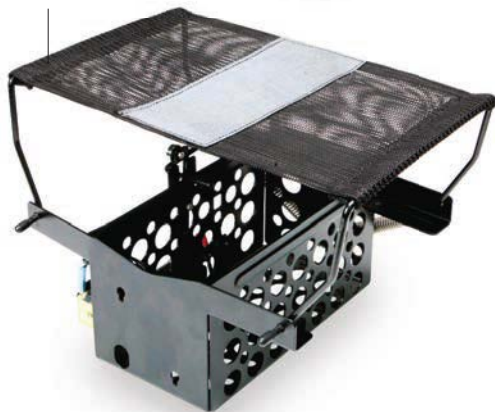

Launchers: QL/PL

The QL and PL bird launcher systems are great tools to help train your hunting dog. The QL launcher is designed for quail or pigeon sized game birds. The PL launcher is designed for pheasant sized game birds.

QL

Designed for pigeon sized game birds

PL

Designed for pheasant size game birds

KEY FEATURES:

- Adjustable spring tension allows adjustment of throwing height
- Maximum air flow for scent distribution
- Fully waterproof
- Size:
QL: 22 x 11.5 x 11 cm
PL: 33.5 x 17.5 x 17.5 cm