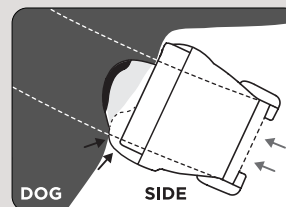

PET FRIENDLY CONTACT POINTS

Curved rear plate and contact points provide an ergonomic leverage to securely place the receiver on small necks.

Conductive plastic contact points for sensitive skin.

PATHFINDER & PATHFINDER MINI