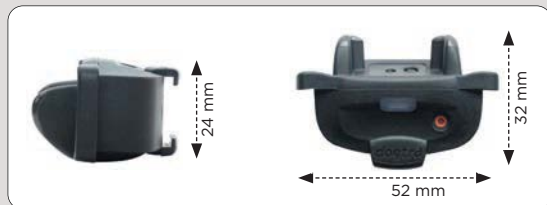

EXPANDABLE HANDSFREE SQUARES

Expandable up to 14 SQUARES paired to a HANDSFREE PLUS transmitter

- * Includes 2 HANDSFREE SQUARES
- additional SQUARES can be purchased separately.
- Weight of the receiver/collar: 200 g

DOGTRA iQ SERIES

New model: **iQ MINI**.

iQ MINI

Designed For Small Dogs

COMPATIBLE
EXPANDABLE 2-DOG

iQ MINI

iQ PLUS

iQ PLUS

Essential Compact Trainer

iQ MINI

DESIGNED FOR SMALL DOGS

COMPACT SIZE

FEATURES

- Ultra-compact 40 g Receiver
- Nick/Constant Stimulation
- Pager Vibration
- Maximum Range 400 metres
- 2-hour rapid-charge batteries
- Expandable up to 2-dogs