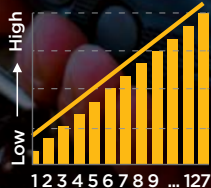

Dogtra's Gradual Stimulation Level

Gradual stimulation control by Rheostat Dial, displayed on LCD screen on transmitter

MAKE EVERY DOG EXCEPTIONAL