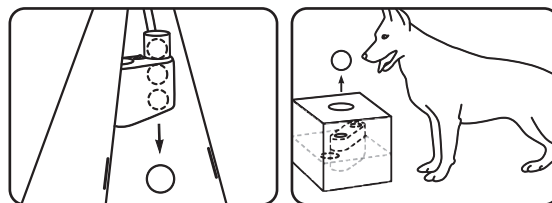

Dual-function launcher/dropper provides immediate rewards for trainings such as K-9 Scent Detection and Bark & Hold Training.